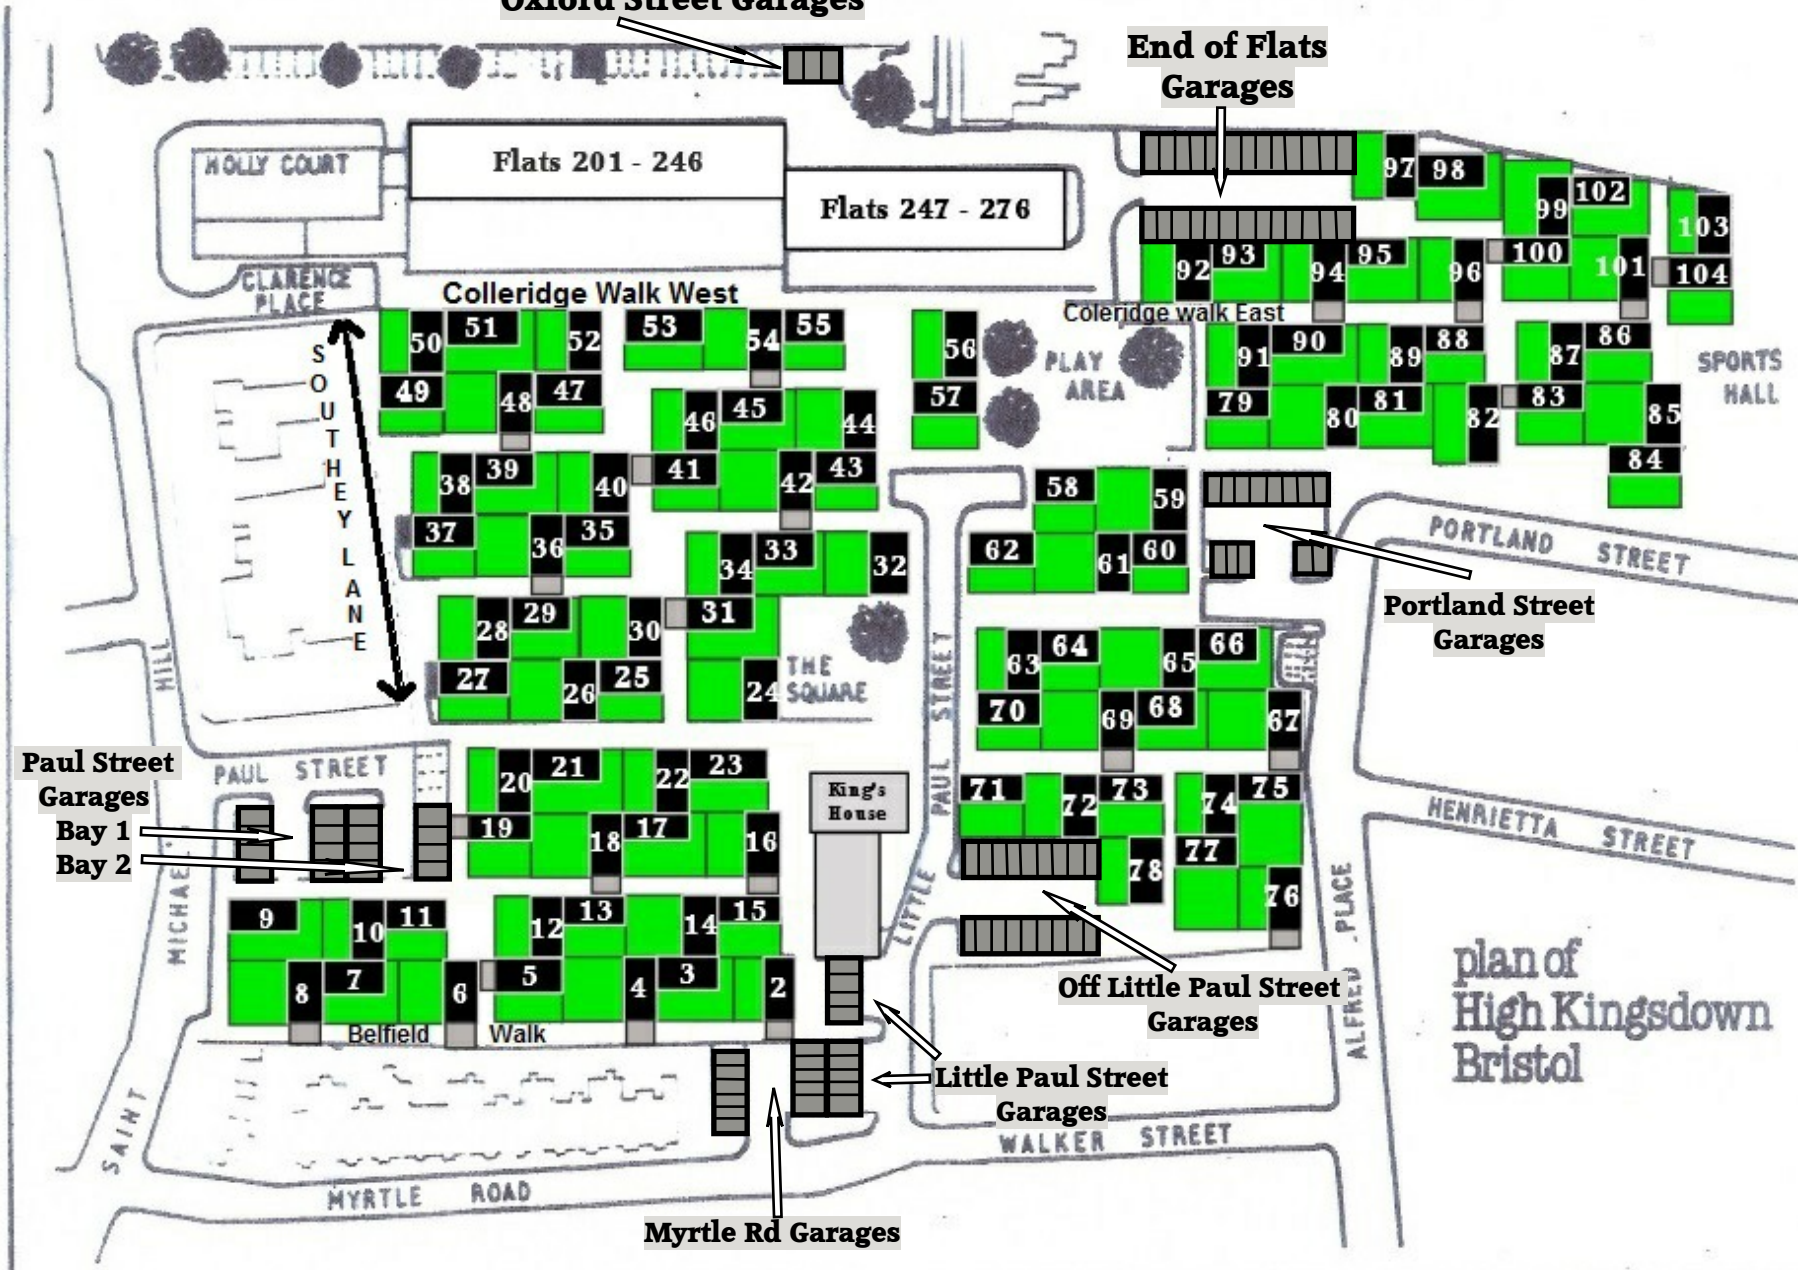

Oxford Street Garages

End of Flats
Garages

HOLLY COURT

Flats 201 - 246

Flats 247 - 276

CLARENCE PLACE

Colleridge Walk West

Colleridge walk East

SOUTH
HEY
LANE

PLAY
AREA

SPORTS
HALL

PORTLAND STREET

Portland Street
Garages

Paul Street
Garages

Bay 1
Bay 2

PAUL STREET

King's
House

LITTLE PAUL STREET

Off Little Paul Street
Garages

HENRIETTA STREET

plan of
High Kingsdown
Bristol

Belfield Walk

Little Paul Street
Garages

WALKER STREET

SAINT
MICHAEL

MYRTLE ROAD

Myrtle Rd Garages